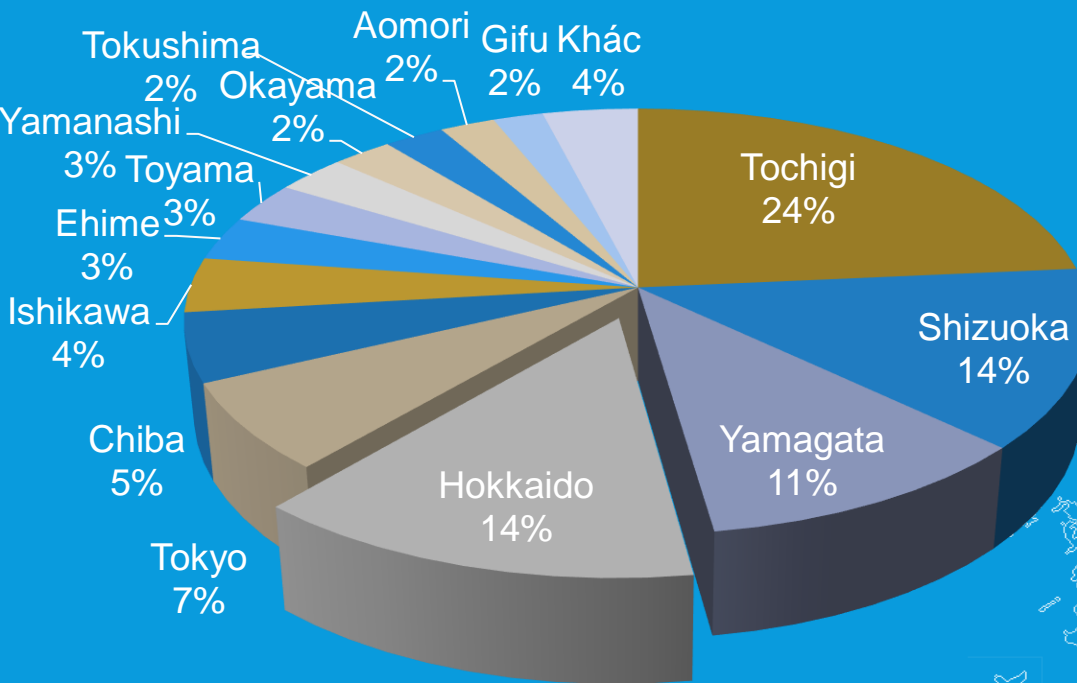

Address: Bao Loc City, Lam Dong Province

Area: 30,000 m²

Products: Japanese mushrooms

Output: 300 kg/day

TOCONTAP SAIGON - TOCONTAP SAIGON LD

3. Labor export

3. Labor export

- First group of workers was despatched to oversea labour markets in 2001
- Number of despatched trainees: more 1,200 trainees
- Current number of trainees in Japan: about 2,000 trainees
- Total number of workers sent: more than 20,000 trainees